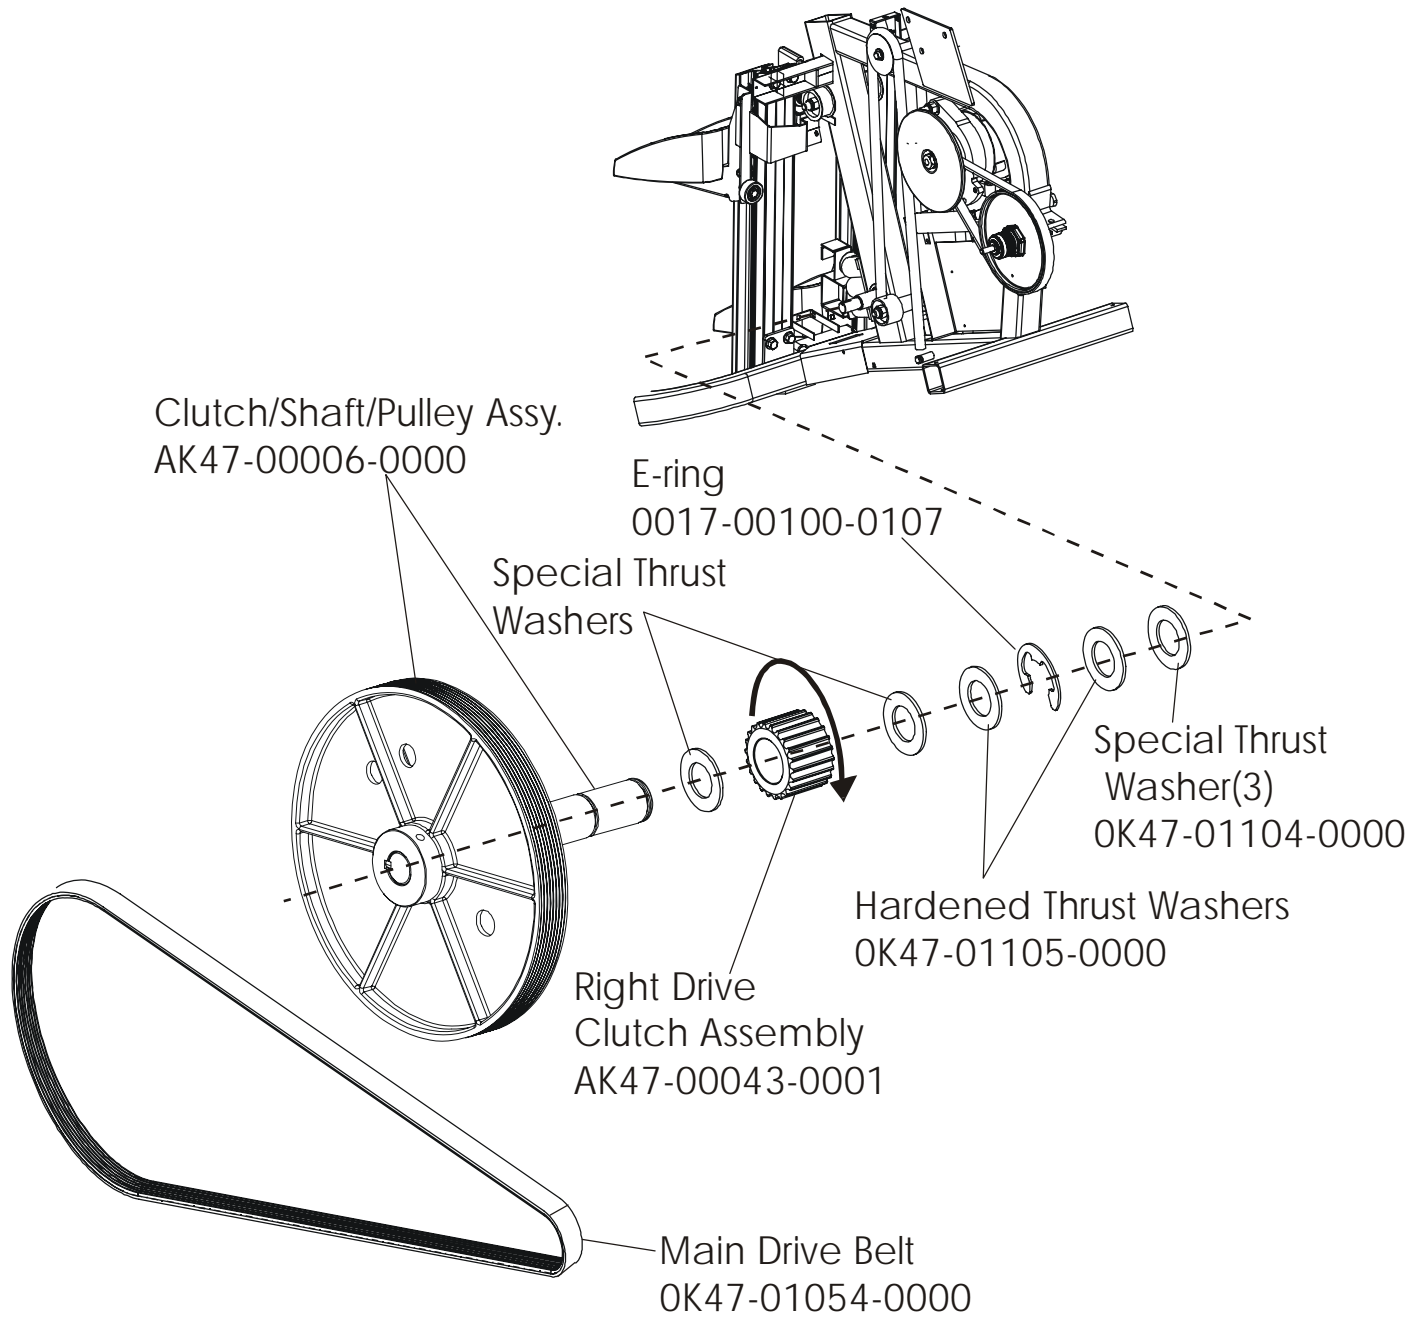

# LifeFitness

ARCTIC SILVER 95Si Stairclimber

Customer Support Services  
**PARTS MANUAL** rev 05 Apr 2011

	Page
Console Components.....	4
Frame Components .....	5
Shrouds and Pedal Tube.....	6
Pedal Assembly .....	7
Clutch/Shaft/Pulley Assembly .....	8
Left Clutch Assembly .....	9
Crossover Pulley Assembly.....	10
Alternator Assembly .....	11
Guide Rollers.....	12
Power Control Board and Resistors .....	13
Polar Receiver Assembly .....	14
Cables.....	15

Description	Part No.
Operation Manual	M051-00K47-A025
Hardware Bag	AK47-00106-0000
Touch-up Paint: Spray Can 0.5 oz. Bottle w/Applicator 0.33 oz. pen	0017-00008-0204 0017-00008-0205 0017-00008-0206
Service Manual	M051-00K47-A013

Language	Part No.	
	Console Assembly	Overlay/Bezel/Switch Assembly
Eng Met	AK47-00094-0001	AK47-00098-0001
Ger Met	AK47-00094-0003	AK47-00098-0003
Spn Met	AK47-00094-0004	AK47-00098-0004
Jap Met	AK47-00094-0006	AK47-00098-0006
Frn Met	AK47-00094-0007	AK47-00098-0007
Itl Met	AK47-00094-0008	AK47-00098-0008
Dut Met	AK47-00094-0009	AK47-00098-0009
Por Met	AK47-00094-0010	AK47-00098-0010

ARCTIC SILVER 95Si  
Shrouds and Pedal Tube

95S-0XXX-02  
S/N ACF10000 and up

Description	Part No.
Domestic 120/60 Battery Charge w/Cord	118E-00001-0165
Universal Battery Charger w/o Line Cord	118E-00001-0166
Line Cord 220V/60Hz	0017-00003-0704
Line Cord 100V/50Hz	
Line Cord 240+	0017-00003-0918
Line Cord 220V/50Hz	0017-00003-0691
Line Cord 200V/50Hz	
Line Cord 230V/50Hz	